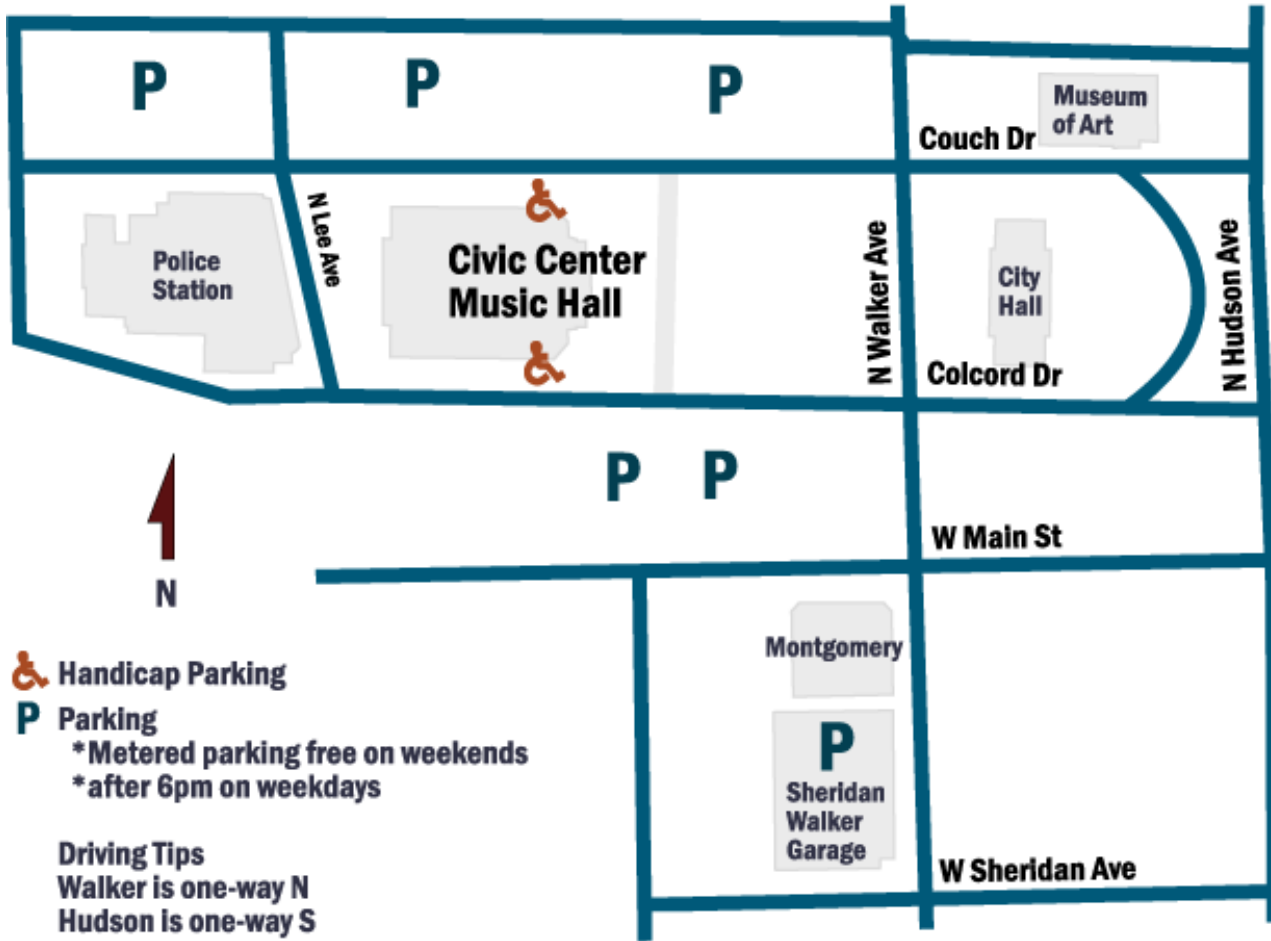

Civic Center Music Hall - Directions

Handicap Parking

Parking

*Metered parking free on weekends
*after 6pm on weekdays

Driving Tips

Walker is one-way N
Hudson is one-way S
Couch is one-way W
Colcord is one-way E

201 N Walker Ave Oklahoma City, OK 73102 ph 405.297.2264

From I-40 West (heading East)

1. Exit onto Walker Avenue North (left).
2. Continue North on Walker for approx. ½ mile to Colcord. Civic Center will be on your left.

From I-40 East (heading West)

1. Exit onto Robinson "Downtown" North.
2. Turn right and continue North on Robinson 2 blocks to Reno Avenue.
3. At Reno, turn left (West) and continue on Reno approx. 4 blocks to Walker Ave.
4. At Walker, turn right (North) and continue approx. ½ mile to Colcord. Civic Center will be on your left.

From I-35 South (heading North)

1. Take "Downtown" exit west onto I-40.
2. Follow directions for "From I-40 East," above.

From I-35 (235 Broadway Extension) North (Heading South)

1. Take "Downtown" exit West at 6th Street
2. Turn right onto 6th Street and continue west approximately ¾ mile to Hudson.
3. Turn left (South) onto Hudson Avenue.
4. Continue South on Hudson for approx. ¼ mile to Couch.
5. Turn right (West) onto Couch. Civic Center will be in front of you on the left.